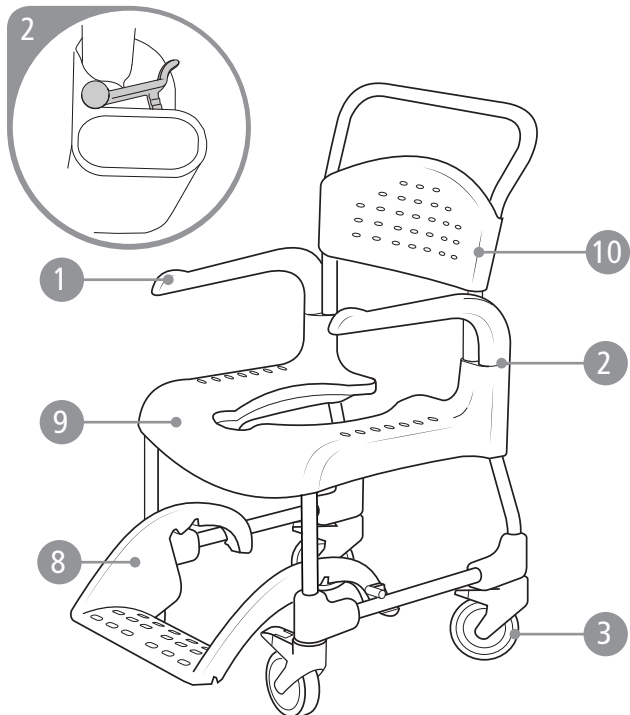

Clean, Clean 24, Clean Height adj.

Shower- and toiletchair

Sparepart list

78656C 16-12-28

Clean

Clean 24"

Clean Height adj.

Accessories