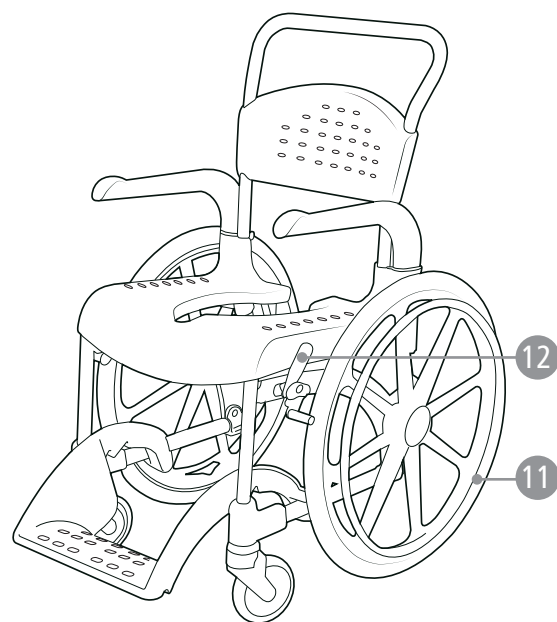

Clean, Clean 24, Clean Height adj.

Shower- and toiletchair

Sparepart list

78656C 16-12-28

Clean

Clean 24"

Clean Height adj.

Accessories