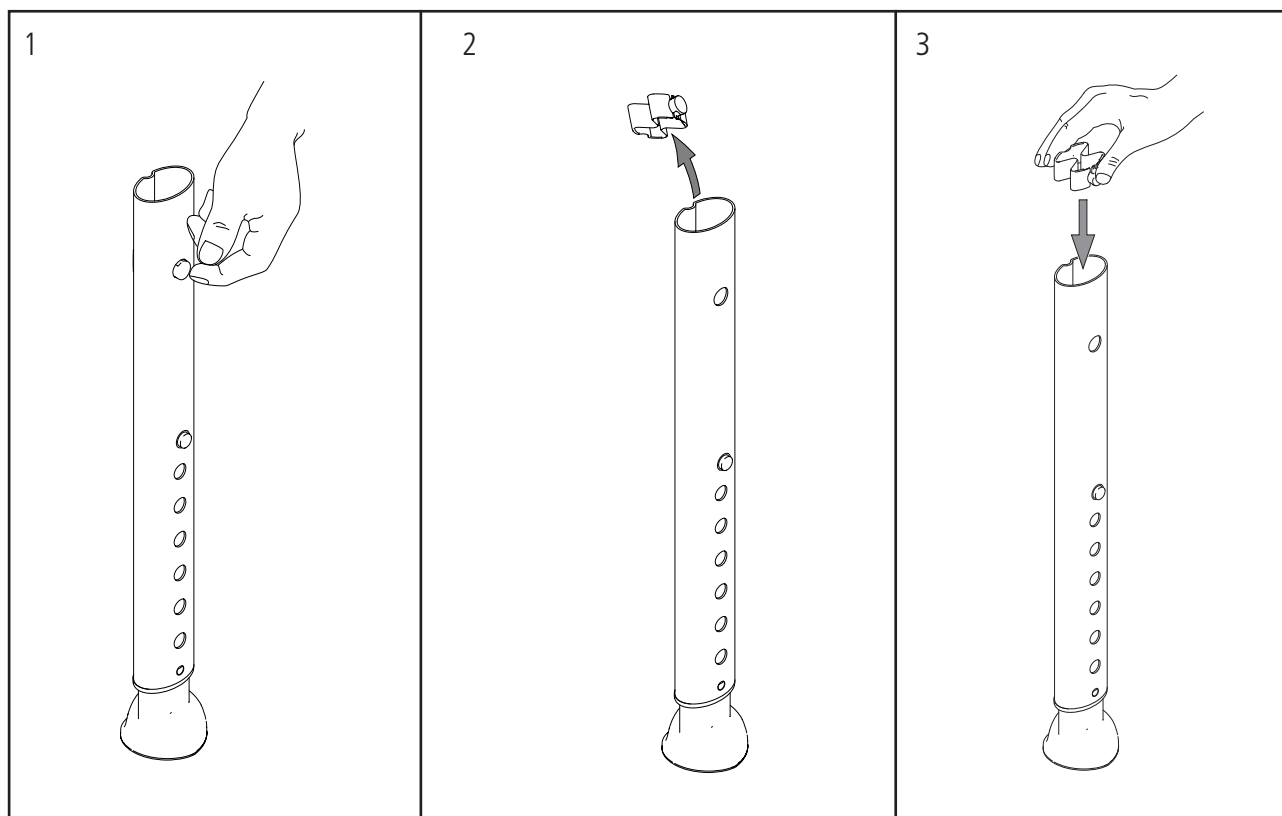

# 84005078

Låsknapp Swift/Edge  
Lock button Swift/Edge  
Sperr Knopf Swift/Edge

75040A 11-03-03