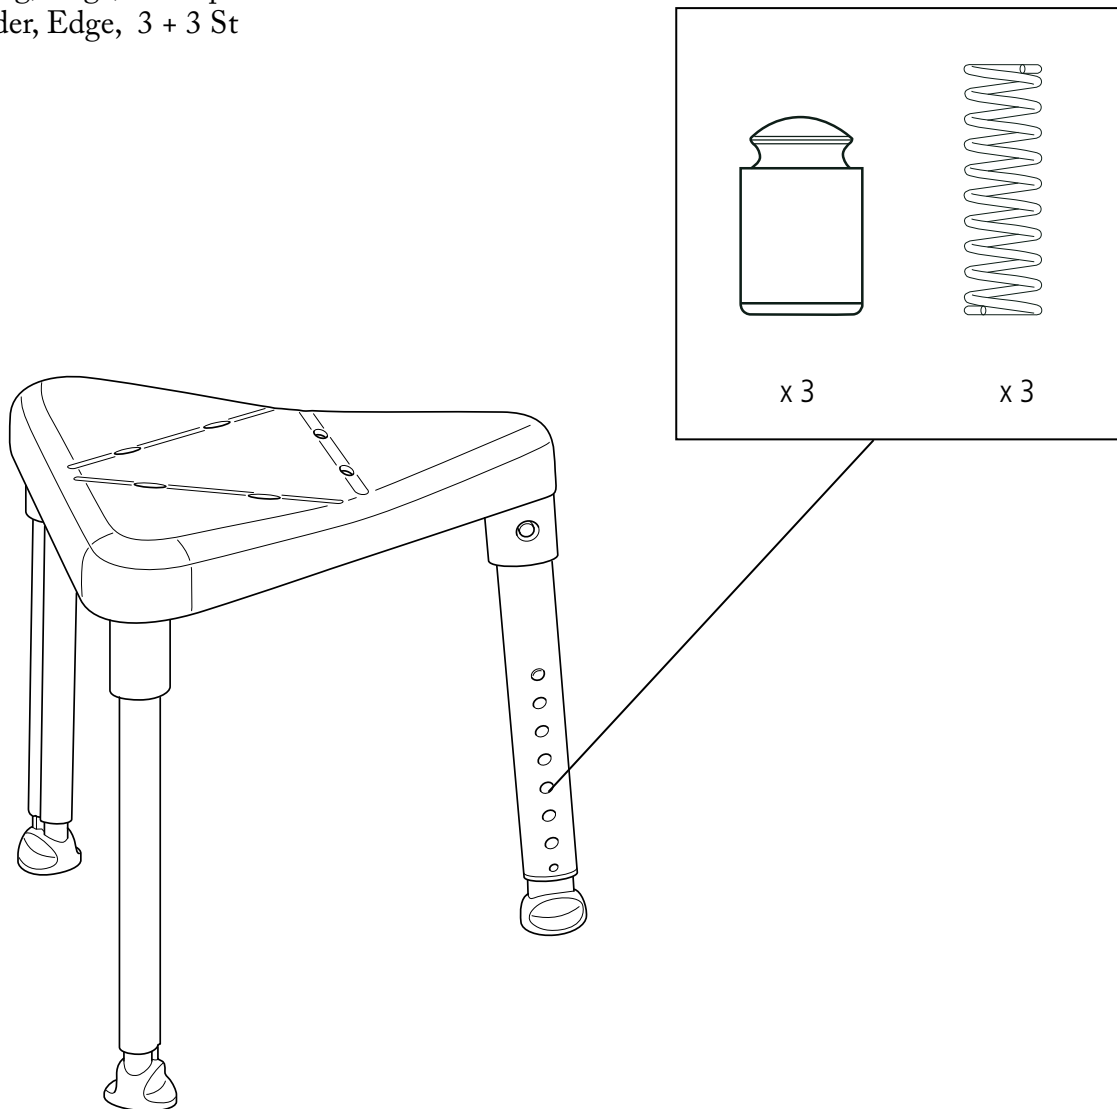

8400 5058

Knapp/fjäder, Edge, 3 + 3 st
Knob/spring, Edge, 3 + 3 pcs
Knopf/Feder, Edge, 3 + 3 St

Vi rekommenderar att montering av reservdelar görs av fackman som i sitt dagliga arbete monterar eller rekonstruerar våra eller andra likvärdiga produkter.

We recommend that mounting of spare parts on our products will be done by an expert, who in his/her daily work is mounting or reconditioning our products or other equivalent products.

Wir empfehlen das Montierung der Ersatzteilen an unseren Produkten von Fachmannern gemacht werden die in Ihrer täglichen Arbeit unsere oder andere gleichwertigen Produkte montieren oder rekonstruieren.

78408A

06-11-07

Etac

P.O BOX 203, SE-334 24 Anderstorp, Sweden

TELEPHONE CUSTOMER SERVICE +46-371-58 73 30 FAX CUSTOMER SERVICE +46-371-58 73 90

E-MAIL info@etac.se HOMEPAGE www.etac.com