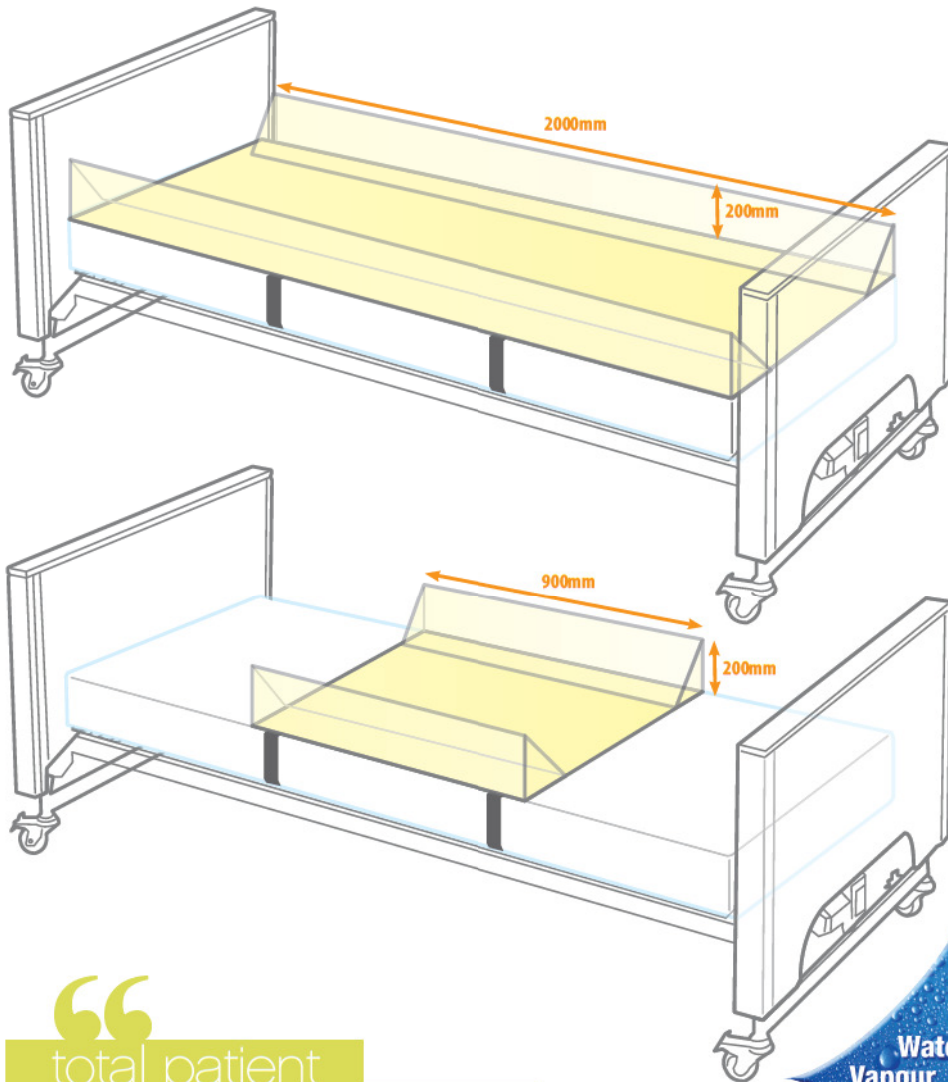

Harvest Safety Wedge Set

The Harvest Safety Wedge provides a safe, firm, sloping barrier to keep the patient comfortably positioned. The wedges fasten by velcro to a waterproof link sheet for added security. 900 x 200mm. Not recommended for air mattresses.

- HCS095** 900 mm Long
- HCS094** 1800 mm Long
- HCS093** 2000 mm Long (pair)

Waterproof
Vapour Permeable
Stretch Cover

“total patient protection solutions”