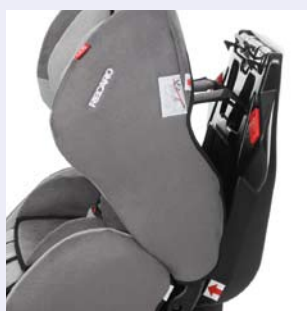

RECARO – the car seat that meets the highest safety standards; for very small children

9 - 22 kg
19.8 - 48.5 lb
body weight

RECARO & **Thomashilfen**
A strong partnership

Car seat **RECARO Expert plus Reha**

- Quick fitting system
- Integrated seat tilt-in-space to rest and sleep position
- Pad system as standard
- Carry handle for easy transport
- 5-point safety belt with practical central adjuster
- ECE group I, approved acc. to current test standard ECE R 44/04

Functions

Patented quick fitting system using vehicle's 3-point belt

Integrated 5-point safety belt

Adjustment to rest position where only seat surface and back need to be moved

Accessories

Footrest with footrest adapter

Table

Seat wedge, below for increased seat tilt (+ 10°)

Car seat protection mat with back (suitable for all seats)

Measurements & weights	RECARO Expert plus Reha
Seat depth	29 cm / 11.4" (26 cm / 10.2" with seat pads)
Seat width	front 29 cm / 11.4" (22 cm / 8.7" with seat pads) rear 28 cm / 11" (22 cm / 8.7" with seat pads)
Back height	55 cm / 21.7"
Overall dimensions (w x h x d)	43 x 67 x 56 cm / 16.9 x 26.4 x 22"
Weight of seat	approx. 11 kg / 24.3 lb
Max. carrying capacity	9 - 22 kg / 19.8 - 48.5 lb