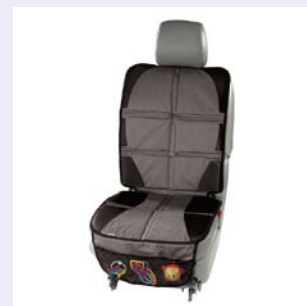

Functions

Patented quick fitting system using vehicle's 3-point belt

Integrated 5-point safety belt

Adjustment to rest position where only seat surface and back need to be moved

Accessories

Footrest with footrest adapter

Table

Seat wedge, below for increased seat tilt (+ 10°)

Car seat protection mat with back (suitable for all seats)

Measurements & weights	RECARO Expert plus Reha
Seat depth	29 cm / 11.4" (26 cm / 10.2" with seat pads)
Seat width	front 29 cm / 11.4" (22 cm / 8.7" with seat pads) rear 28 cm / 11" (22 cm / 8.7" with seat pads)
Back height	55 cm / 21.7"
Overall dimensions (w x h x d)	43 x 67 x 56 cm / 16.9 x 26.4 x 22"
Weight of seat	approx. 11 kg / 24.3 lb
Max. carrying capacity	9 - 22 kg / 19.8 - 48.5 lb