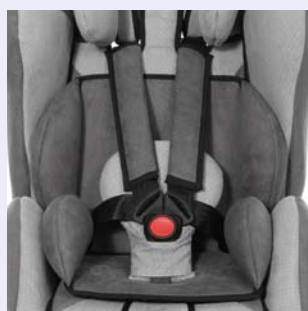

RECARO – the car seat that meets the highest safety standards; for very small children

9 - 22 kg
19.8 - 48.5 lb
body weight

RECARO & **Thomashilfen**
A strong partnership

Car seat **RECARO Expert plus Reha**

- Quick fitting system
- Integrated seat tilt-in-space to rest and sleep position
- Pad system as standard
- Carry handle for easy transport
- 5-point safety belt with practical central adjuster
- ECE group I, approved acc. to current test standard ECE R 44/04

Functions

Patented quick fitting system using vehicle's 3-point belt

Integrated 5-point safety belt

Adjustment to rest position where only seat surface and back need to be moved

Accessories

Footrest with footrest adapter

Table

Seat wedge, below for increased seat tilt (+ 10°)

Car seat protection mat with back (suitable for all seats)

Measurements & weights	RECARO Expert plus Reha
Seat depth	29 cm / 11.4" (26 cm / 10.2" with seat pads)
Seat width	front 29 cm / 11.4" (22 cm / 8.7" with seat pads) rear 28 cm / 11" (22 cm / 8.7" with seat pads)
Back height	55 cm / 21.7"
Overall dimensions (w x h x d)	43 x 67 x 56 cm / 16.9 x 26.4 x 22"
Weight of seat	approx. 11 kg / 24.3 lb
Max. carrying capacity	9 - 22 kg / 19.8 - 48.5 lb