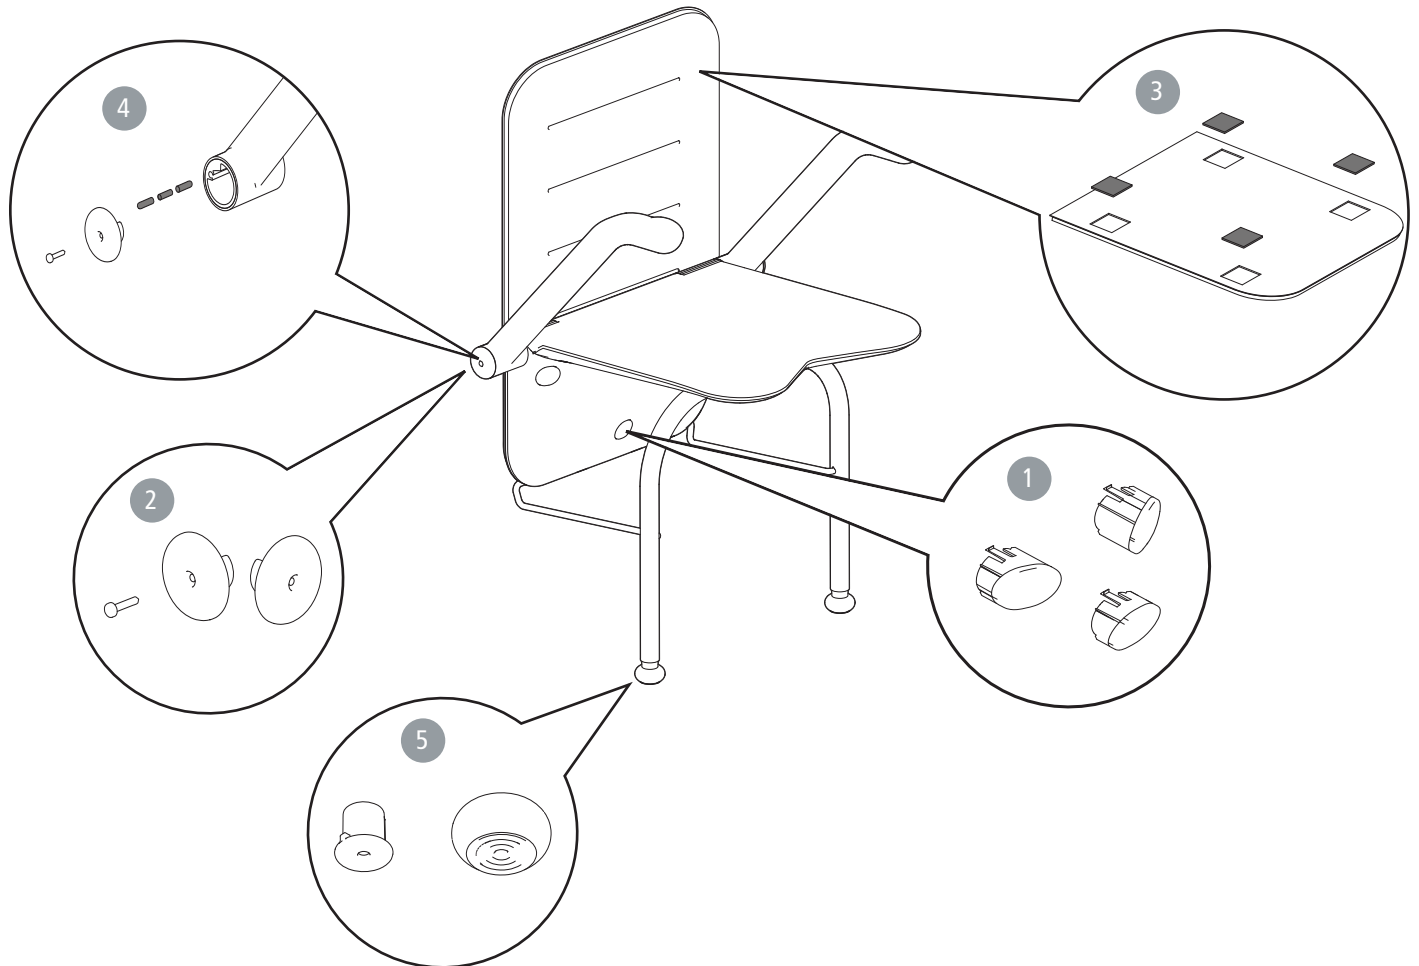

Etac Relax family

78564B 15-11-16

Pos	Description	Item. no.
1	Cover plate holes Relax white	8400 6105
	Cover plate holes Relax volcano grey	8400 6124
2	Cover plate axle Relax white	8400 6106
	Cover plate axle Relax volcano grey	8400 6125
3	Velcro strap backrest Relax	8400 6107
4	Spring kit Relax	8400 6108
5	Ferrule Relax volcano grey	8400 6126