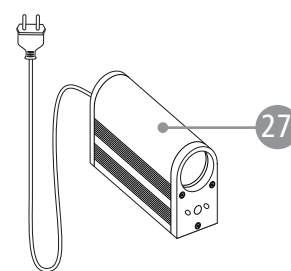

Swift Mobile series

Shower- and toilet chair

Sparepart list

784705 2019-06-18

Spare parts			Product								
Pos	Description	Art nr	Swift Mobil	Swift Mobil Tilt	Swift Mobil 24"	Swift Mobil 160	Swift Mobil 160S	Swift Mobil Tilt 160	Swift Mobil Tilt 160S	Swift Mobil Tilt Motor	Accessories
1	Screw/nut kit 25 mm	8400 1300	X	X	X	X	X	X	X	X	
2	Screw/nut kit 50 mm	8400 1301	X	X	X	X	X	X	X	X	
3	Legrest right/left complete	8400 1302	X	X	X	X	X	X	X	X	
4	Footrest right/left	8400 1303	X	X	X	X	X	X	X	X	
5	Legrest lock clip	8400 1304	X	X	X	X	X	X	X	X	
6	Armrest plate right/left	8400 1305	X	X	X		X		X	X	
7	Backrest Upholstery	8400 1306	X	X	X	X	X	X	X	X	
8	Seat	8400 1307	X	X	X	X	X	X	X	X	
9	Rear castor 125 mm lockable, pair up to serial nr. 3828	8400 1308	X	X	X	X	X	X	X	X	
	Rear castor 125 mm lockable, pair from serial nr. 3829	8400 1321	X	X		X	X	X	X	X	
10	Front castor, pair	8400 5046	X	X	X	X	X	X	X	X	
11	Bolt	8400 1317	X	X	X	X	X	X	X	X	
12	Gas spring	8400 1310		X				X	X		
13	Wire kit	8400 5092		X				X	X		
14	Tilt bar	8400 5093		X				X	X		
15	Rear wheel 24", pair, 2 pcs	8400 1309			X						
16	User brake right	8400 1314			X						
	User brake left	8400 1315			X						
17	Armrest plate (widening armrest) right/left	8400 1312				X		X			
18	Headrest attachment up to date 2010-04-12	8400 1311		X					X		X
	Headrest attachment from date 2010-04-12	8400 5083		X				X	X	X	X
19	Rubber strap cross bar 2 pcs	8400 1117									X
20	Headrest Sw Mob mod 2 excl att.	8400 5084		X				X	X	X	X
21	Heelstrap	8400 1318		X				X	X	X	X
22	Nut cover (for foldable footrest)	8400 1319									X
23	Knob (for foldable footrest)	8400 1320									X
24	Battery	8400 5087								X	
25	Steering unit version C4 (see marking on handcontrol)	8400 6192								X	
26	Handcontrol version C3 (see marking on steering unit)	8400 5089								X	
	Handcontrol version C4 (see marking on steering unit)	8400 6193								X	
25+26	Kit steering unit+handcontrol version C4	8400 6194								X	
27	Battery charger	8400 5090								X	
28	Motor kit	8400 5091								X	
29	Soft detail armrest	8400 5098									X
30	Torxkey T30, 2 pcs	8400 5043	X	X	X	X	X	X	X	X	
31	Touch up paint	8400 5052	X	X	X	X	X	X	X	X	
32	O-ring battery	8400 6104								X	X
33	Plastic D-loop 40 mm 50 pcs	8400 6154		X				X	X	X	
34	Label for seat placement 2 pcs Sw Mob	8400 6128	X	X	X	X	X	X	X	X	X