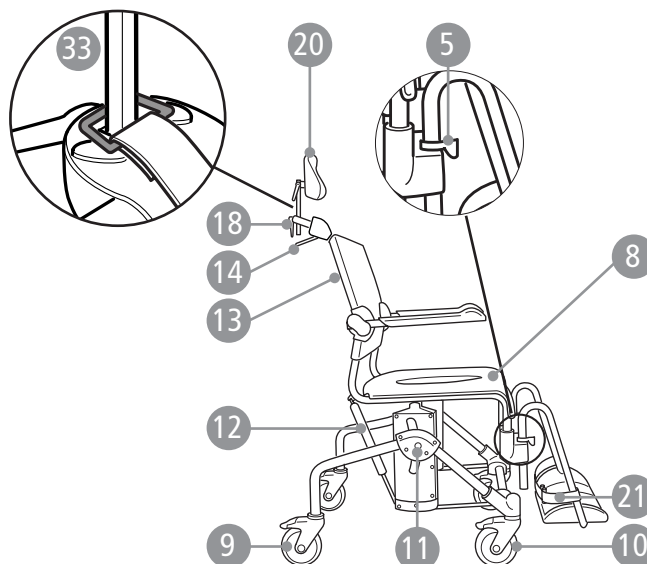

Swift Mobile series

Shower- and toilet chair

Sparepart list

784705 2019-06-18

Spare parts			Product								
Pos	Description	Art nr	Swift Mobil	Swift Mobil Tilt	Swift Mobil 24"	Swift Mobil 160	Swift Mobil 160S	Swift Mobil Tilt 160	Swift Mobil Tilt 160S	Swift Mobil Tilt Motor	Accessories
1	Screw/nut kit 25 mm	8400 1300	X	X	X	X	X	X	X	X	
2	Screw/nut kit 50 mm	8400 1301	X	X	X	X	X	X	X	X	
3	Legrest right/left complete	8400 1302	X	X	X	X	X	X	X	X	
4	Footrest right/left	8400 1303	X	X	X	X	X	X	X	X	
5	Legrest lock clip	8400 1304	X	X	X	X	X	X	X	X	
6	Armrest plate right/left	8400 1305	X	X	X		X		X	X	
7	Backrest Upholstery	8400 1306	X	X	X	X	X	X	X	X	
8	Seat	8400 1307	X	X	X	X	X	X	X	X	
9	Rear castor 125 mm lockable, pair up to serial nr. 3828	8400 1308	X	X	X	X	X	X	X	X	
	Rear castor 125 mm lockable, pair from serial nr. 3829	8400 1321	X	X		X	X	X	X	X	
10	Front castor, pair	8400 5046	X	X	X	X	X	X	X	X	
11	Bolt	8400 1317	X	X	X	X	X	X	X	X	
12	Gas spring	8400 1310		X				X	X		
13	Wire kit	8400 5092		X				X	X		
14	Tilt bar	8400 5093		X				X	X		
15	Rear wheel 24", pair, 2 pcs	8400 1309			X						
16	User brake right	8400 1314			X						
	User brake left	8400 1315			X						
17	Armrest plate (widening armrest) right/left	8400 1312				X		X			
18	Headrest attachment up to date 2010-04-12	8400 1311		X					X		X
	Headrest attachment from date 2010-04-12	8400 5083		X				X	X	X	X
19	Rubber strap cross bar 2 pcs	8400 1117									X
20	Headrest Sw Mob mod 2 excl att.	8400 5084		X				X	X	X	X
21	Heelstrap	8400 1318		X				X	X	X	X
22	Nut cover (for foldable footrest)	8400 1319									X
23	Knob (for foldable footrest)	8400 1320									X
24	Battery	8400 5087								X	
25	Steering unit version C4 (see marking on handcontrol)	8400 6192								X	
26	Handcontrol version C3 (see marking on steering unit)	8400 5089								X	
	Handcontrol version C4 (see marking on steering unit)	8400 6193								X	
25+26	Kit steering unit+handcontrol version C4	8400 6194								X	
27	Battery charger	8400 5090								X	
28	Motor kit	8400 5091								X	
29	Soft detail armrest	8400 5098									X
30	Torxkey T30, 2 pcs	8400 5043	X	X	X	X	X	X	X	X	
31	Touch up paint	8400 5052	X	X	X	X	X	X	X	X	
32	O-ring battery	8400 6104								X	X
33	Plastic D-loop 40 mm 50 pcs	8400 6154		X				X	X	X	
34	Label for seat placement 2 pcs Sw Mob	8400 6128	X	X	X	X	X	X	X	X	X