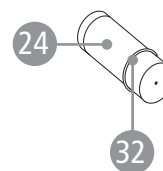

Swift Mobile series

Shower- and toilet chair

Sparepart list

784705 2019-06-18

Spare parts			Product								
Pos	Description	Art nr	Swift Mobil	Swift Mobil Tilt	Swift Mobil 24"	Swift Mobil 160	Swift Mobil 160S	Swift Mobil Tilt 160	Swift Mobil Tilt 160S	Swift Mobil Tilt Motor	Accessories
1	Screw/nut kit 25 mm	8400 1300	X	X	X	X	X	X	X	X	
2	Screw/nut kit 50 mm	8400 1301	X	X	X	X	X	X	X	X	
3	Legrest right/left complete	8400 1302	X	X	X	X	X	X	X	X	
4	Footrest right/left	8400 1303	X	X	X	X	X	X	X	X	
5	Legrest lock clip	8400 1304	X	X	X	X	X	X	X	X	
6	Armrest plate right/left	8400 1305	X	X	X		X		X	X	
7	Backrest Upholstery	8400 1306	X	X	X	X	X	X	X	X	
8	Seat	8400 1307	X	X	X	X	X	X	X	X	
9	Rear castor 125 mm lockable, pair up to serial nr. 3828	8400 1308	X	X	X	X	X	X	X	X	
	Rear castor 125 mm lockable, pair from serial nr. 3829	8400 1321	X	X		X	X	X	X	X	
10	Front castor, pair	8400 5046	X	X	X	X	X	X	X	X	
11	Bolt	8400 1317	X	X	X	X	X	X	X	X	
12	Gas spring	8400 1310		X				X	X		
13	Wire kit	8400 5092		X				X	X		
14	Tilt bar	8400 5093		X				X	X		
15	Rear wheel 24", pair, 2 pcs	8400 1309			X						
16	User brake right	8400 1314			X						
	User brake left	8400 1315			X						
17	Armrest plate (widening armrest) right/left	8400 1312				X		X			
18	Headrest attachment up to date 2010-04-12	8400 1311		X					X		X
	Headrest attachment from date 2010-04-12	8400 5083		X				X	X	X	X
19	Rubber strap cross bar 2 pcs	8400 1117									X
20	Headrest Sw Mob mod 2 excl att.	8400 5084		X				X	X	X	X
21	Heelstrap	8400 1318		X				X	X	X	X
22	Nut cover (for foldable footrest)	8400 1319									X
23	Knob (for foldable footrest)	8400 1320									X
24	Battery	8400 5087								X	
25	Steering unit version C4 (see marking on handcontrol)	8400 6192								X	
26	Handcontrol version C3 (see marking on steering unit)	8400 5089								X	
	Handcontrol version C4 (see marking on steering unit)	8400 6193								X	
25+26	Kit steering unit+handcontrol version C4	8400 6194								X	
27	Battery charger	8400 5090								X	
28	Motor kit	8400 5091								X	
29	Soft detail armrest	8400 5098									X
30	Torxkey T30, 2 pcs	8400 5043	X	X	X	X	X	X	X	X	
31	Touch up paint	8400 5052	X	X	X	X	X	X	X	X	
32	O-ring battery	8400 6104								X	X
33	Plastic D-loop 40 mm 50 pcs	8400 6154		X				X	X	X	
34	Label for seat placement 2 pcs Sw Mob	8400 6128	X	X	X	X	X	X	X	X	X