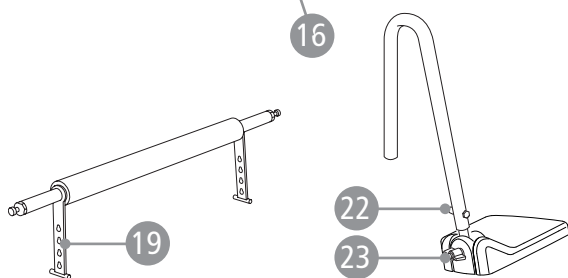

Swift Mobile series

Shower- and toilet chair

Sparepart list

784705 2019-06-18

Spare parts			Product								
Pos	Description	Art nr	Swift Mobil	Swift Mobil Tilt	Swift Mobil 24"	Swift Mobil 160	Swift Mobil 160S	Swift Mobil Tilt 160	Swift Mobil Tilt 160S	Swift Mobil Tilt Motor	Accessories
1	Screw/nut kit 25 mm	8400 1300	X	X	X	X	X	X	X	X	
2	Screw/nut kit 50 mm	8400 1301	X	X	X	X	X	X	X	X	
3	Legrest right/left complete	8400 1302	X	X	X	X	X	X	X	X	
4	Footrest right/left	8400 1303	X	X	X	X	X	X	X	X	
5	Legrest lock clip	8400 1304	X	X	X	X	X	X	X	X	
6	Armrest plate right/left	8400 1305	X	X	X		X		X	X	
7	Backrest Upholstery	8400 1306	X	X	X	X	X	X	X	X	
8	Seat	8400 1307	X	X	X	X	X	X	X	X	
9	Rear castor 125 mm lockable, pair up to serial nr. 3828	8400 1308	X	X	X	X	X	X	X	X	
	Rear castor 125 mm lockable, pair from serial nr. 3829	8400 1321	X	X		X	X	X	X	X	
10	Front castor, pair	8400 5046	X	X	X	X	X	X	X	X	
11	Bolt	8400 1317	X	X	X	X	X	X	X	X	
12	Gas spring	8400 1310		X				X	X		
13	Wire kit	8400 5092		X				X	X		
14	Tilt bar	8400 5093		X				X	X		
15	Rear wheel 24", pair, 2 pcs	8400 1309			X						
16	User brake right	8400 1314			X						
	User brake left	8400 1315			X						
17	Armrest plate (widening armrest) right/left	8400 1312				X		X			
18	Headrest attachment up to date 2010-04-12	8400 1311		X					X		X
	Headrest attachment from date 2010-04-12	8400 5083		X				X	X	X	X
19	Rubber strap cross bar 2 pcs	8400 1117									X
20	Headrest Sw Mob mod 2 excl att.	8400 5084		X				X	X	X	X
21	Heelstrap	8400 1318		X				X	X	X	X
22	Nut cover (for foldable footrest)	8400 1319									X
23	Knob (for foldable footrest)	8400 1320									X
24	Battery	8400 5087								X	
25	Steering unit version C4 (see marking on handcontrol)	8400 6192								X	
26	Handcontrol version C3 (see marking on steering unit)	8400 5089								X	
	Handcontrol version C4 (see marking on steering unit)	8400 6193								X	
25+26	Kit steering unit+handcontrol version C4	8400 6194								X	
27	Battery charger	8400 5090								X	
28	Motor kit	8400 5091								X	
29	Soft detail armrest	8400 5098									X
30	Torxkey T30, 2 pcs	8400 5043	X	X	X	X	X	X	X	X	
31	Touch up paint	8400 5052	X	X	X	X	X	X	X	X	
32	O-ring battery	8400 6104								X	X
33	Plastic D-loop 40 mm 50 pcs	8400 6154		X				X	X	X	
34	Label for seat placement 2 pcs Sw Mob	8400 6128	X	X	X	X	X	X	X	X	X