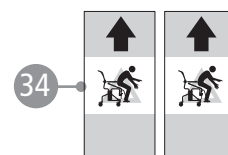

Swift Mobile series

Shower- and toilet chair

Sparepart list

784705 2019-06-18

Spare parts			Product								
Pos	Description	Art nr	Swift Mobil	Swift Mobil Tilt	Swift Mobil 24"	Swift Mobil 160	Swift Mobil 160S	Swift Mobil Tilt 160	Swift Mobil Tilt 160S	Swift Mobil Tilt Motor	Accessories
1	Screw/nut kit 25 mm	8400 1300	X	X	X	X	X	X	X	X	
2	Screw/nut kit 50 mm	8400 1301	X	X	X	X	X	X	X	X	
3	Legrest right/left complete	8400 1302	X	X	X	X	X	X	X	X	
4	Footrest right/left	8400 1303	X	X	X	X	X	X	X	X	
5	Legrest lock clip	8400 1304	X	X	X	X	X	X	X	X	
6	Armrest plate right/left	8400 1305	X	X	X		X		X	X	
7	Backrest Upholstery	8400 1306	X	X	X	X	X	X	X	X	
8	Seat	8400 1307	X	X	X	X	X	X	X	X	
9	Rear castor 125 mm lockable, pair up to serial nr. 3828	8400 1308	X	X	X	X	X	X	X	X	
	Rear castor 125 mm lockable, pair from serial nr. 3829	8400 1321	X	X		X	X	X	X	X	
10	Front castor, pair	8400 5046	X	X	X	X	X	X	X	X	
11	Bolt	8400 1317	X	X	X	X	X	X	X	X	
12	Gas spring	8400 1310		X				X	X		
13	Wire kit	8400 5092		X				X	X		
14	Tilt bar	8400 5093		X				X	X		
15	Rear wheel 24", pair, 2 pcs	8400 1309			X						
16	User brake right	8400 1314			X						
	User brake left	8400 1315			X						
17	Armrest plate (widening armrest) right/left	8400 1312				X		X			
18	Headrest attachment up to date 2010-04-12	8400 1311		X					X		X
	Headrest attachment from date 2010-04-12	8400 5083		X				X	X	X	X
19	Rubber strap cross bar 2 pcs	8400 1117									X
20	Headrest Sw Mob mod 2 excl att.	8400 5084		X				X	X	X	X
21	Heelstrap	8400 1318		X				X	X	X	X
22	Nut cover (for foldable footrest)	8400 1319									X
23	Knob (for foldable footrest)	8400 1320									X
24	Battery	8400 5087								X	
25	Steering unit version C4 (see marking on handcontrol)	8400 6192								X	
26	Handcontrol version C3 (see marking on steering unit)	8400 5089								X	
	Handcontrol version C4 (see marking on steering unit)	8400 6193								X	
25+26	Kit steering unit+handcontrol version C4	8400 6194								X	
27	Battery charger	8400 5090								X	
28	Motor kit	8400 5091								X	
29	Soft detail armrest	8400 5098									X
30	Torxkey T30, 2 pcs	8400 5043	X	X	X	X	X	X	X	X	
31	Touch up paint	8400 5052	X	X	X	X	X	X	X	X	
32	O-ring battery	8400 6104								X	X
33	Plastic D-loop 40 mm 50 pcs	8400 6154		X				X	X	X	
34	Label for seat placement 2 pcs Sw Mob	8400 6128	X	X	X	X	X	X	X	X	X