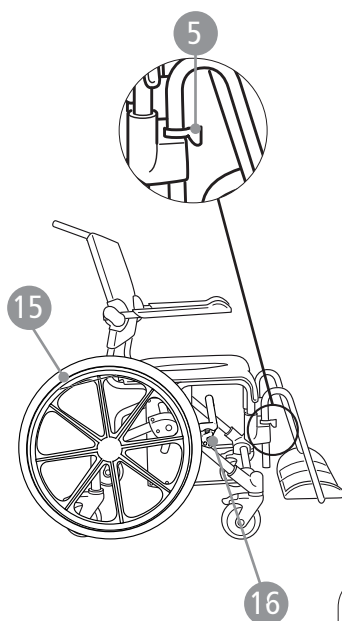

Swift Mobile series

Shower- and toilet chair

Sparepart list

784705 2019-06-18

Spare parts			Product								
Pos	Description	Art nr	Swift Mobil	Swift Mobil Tilt	Swift Mobil 24"	Swift Mobil 160	Swift Mobil 160S	Swift Mobil Tilt 160	Swift Mobil Tilt 160S	Swift Mobil Tilt Motor	Accessories
1	Screw/nut kit 25 mm	8400 1300	X	X	X	X	X	X	X	X	
2	Screw/nut kit 50 mm	8400 1301	X	X	X	X	X	X	X	X	
3	Legrest right/left complete	8400 1302	X	X	X	X	X	X	X	X	
4	Footrest right/left	8400 1303	X	X	X	X	X	X	X	X	
5	Legrest lock clip	8400 1304	X	X	X	X	X	X	X	X	
6	Armrest plate right/left	8400 1305	X	X	X		X		X	X	
7	Backrest Upholstery	8400 1306	X	X	X	X	X	X	X	X	
8	Seat	8400 1307	X	X	X	X	X	X	X	X	
9	Rear castor 125 mm lockable, pair up to serial nr. 3828	8400 1308	X	X	X	X	X	X	X	X	
	Rear castor 125 mm lockable, pair from serial nr. 3829	8400 1321	X	X		X	X	X	X	X	
10	Front castor, pair	8400 5046	X	X	X	X	X	X	X	X	
11	Bolt	8400 1317	X	X	X	X	X	X	X	X	
12	Gas spring	8400 1310		X				X	X		
13	Wire kit	8400 5092		X				X	X		
14	Tilt bar	8400 5093		X				X	X		
15	Rear wheel 24", pair, 2 pcs	8400 1309			X						
16	User brake right	8400 1314			X						
	User brake left	8400 1315			X						
17	Armrest plate (widening armrest) right/left	8400 1312				X		X			
18	Headrest attachment up to date 2010-04-12	8400 1311		X					X		X
	Headrest attachment from date 2010-04-12	8400 5083		X				X	X	X	X
19	Rubber strap cross bar 2 pcs	8400 1117									X
20	Headrest Sw Mob mod 2 excl att.	8400 5084		X				X	X	X	X
21	Heelstrap	8400 1318		X				X	X	X	X
22	Nut cover (for foldable footrest)	8400 1319									X
23	Knob (for foldable footrest)	8400 1320									X
24	Battery	8400 5087								X	
25	Steering unit version C4 (see marking on handcontrol)	8400 6192								X	
26	Handcontrol version C3 (see marking on steering unit)	8400 5089								X	
	Handcontrol version C4 (see marking on steering unit)	8400 6193								X	
25+26	Kit steering unit+handcontrol version C4	8400 6194								X	
27	Battery charger	8400 5090								X	
28	Motor kit	8400 5091								X	
29	Soft detail armrest	8400 5098									X
30	Torxkey T30, 2 pcs	8400 5043	X	X	X	X	X	X	X	X	
31	Touch up paint	8400 5052	X	X	X	X	X	X	X	X	
32	O-ring battery	8400 6104								X	X
33	Plastic D-loop 40 mm 50 pcs	8400 6154		X				X	X	X	
34	Label for seat placement 2 pcs Sw Mob	8400 6128	X	X	X	X	X	X	X	X	X