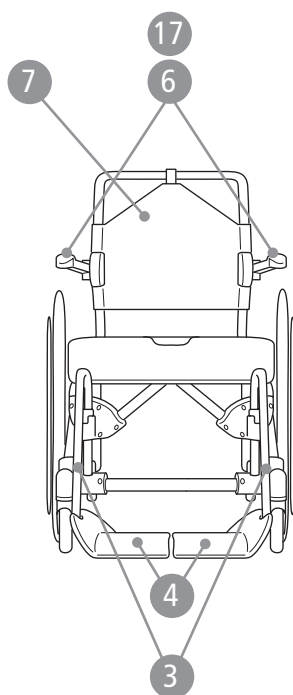

Swift Mobile series

Shower- and toilet chair

Sparepart list

784705 2019-06-18

Spare parts			Product								
Pos	Description	Art nr	Swift Mobil	Swift Mobil Tilt	Swift Mobil 24"	Swift Mobil 160	Swift Mobil 160S	Swift Mobil Tilt 160	Swift Mobil Tilt 160S	Swift Mobil Tilt Motor	Accessories
1	Screw/nut kit 25 mm	8400 1300	X	X	X	X	X	X	X	X	
2	Screw/nut kit 50 mm	8400 1301	X	X	X	X	X	X	X	X	
3	Legrest right/left complete	8400 1302	X	X	X	X	X	X	X	X	
4	Footrest right/left	8400 1303	X	X	X	X	X	X	X	X	
5	Legrest lock clip	8400 1304	X	X	X	X	X	X	X	X	
6	Armrest plate right/left	8400 1305	X	X	X		X		X	X	
7	Backrest Upholstery	8400 1306	X	X	X	X	X	X	X	X	
8	Seat	8400 1307	X	X	X	X	X	X	X	X	
9	Rear castor 125 mm lockable, pair up to serial nr. 3828	8400 1308	X	X	X	X	X	X	X	X	
	Rear castor 125 mm lockable, pair from serial nr. 3829	8400 1321	X	X		X	X	X	X	X	
10	Front castor, pair	8400 5046	X	X	X	X	X	X	X	X	
11	Bolt	8400 1317	X	X	X	X	X	X	X	X	
12	Gas spring	8400 1310		X				X	X		
13	Wire kit	8400 5092		X				X	X		
14	Tilt bar	8400 5093		X				X	X		
15	Rear wheel 24", pair, 2 pcs	8400 1309			X						
16	User brake right	8400 1314			X						
	User brake left	8400 1315			X						
17	Armrest plate (widening armrest) right/left	8400 1312				X		X			
18	Headrest attachment up to date 2010-04-12	8400 1311		X					X		X
	Headrest attachment from date 2010-04-12	8400 5083		X				X	X	X	X
19	Rubber strap cross bar 2 pcs	8400 1117									X
20	Headrest Sw Mob mod 2 excl att.	8400 5084		X				X	X	X	X
21	Heelstrap	8400 1318		X				X	X	X	X
22	Nut cover (for foldable footrest)	8400 1319									X
23	Knob (for foldable footrest)	8400 1320									X
24	Battery	8400 5087								X	
25	Steering unit version C4 (see marking on handcontrol)	8400 6192								X	
26	Handcontrol version C3 (see marking on steering unit)	8400 5089								X	
	Handcontrol version C4 (see marking on steering unit)	8400 6193								X	
25+26	Kit steering unit+handcontrol version C4	8400 6194								X	
27	Battery charger	8400 5090								X	
28	Motor kit	8400 5091								X	
29	Soft detail armrest	8400 5098									X
30	Torxkey T30, 2 pcs	8400 5043	X	X	X	X	X	X	X	X	
31	Touch up paint	8400 5052	X	X	X	X	X	X	X	X	
32	O-ring battery	8400 6104								X	X
33	Plastic D-loop 40 mm 50 pcs	8400 6154		X				X	X	X	
34	Label for seat placement 2 pcs Sw Mob	8400 6128	X	X	X	X	X	X	X	X	X