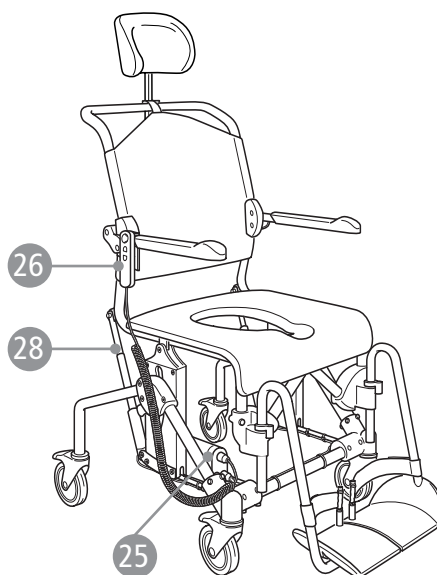

Swift Mobile series

Shower- and toilet chair

Sparepart list

784705 2019-06-18

Spare parts			Product								
Pos	Description	Art nr	Swift Mobil	Swift Mobil Tilt	Swift Mobil 24"	Swift Mobil 160	Swift Mobil 160S	Swift Mobil Tilt 160	Swift Mobil Tilt 160S	Swift Mobil Tilt Motor	Accessories
1	Screw/nut kit 25 mm	8400 1300	X	X	X	X	X	X	X	X	
2	Screw/nut kit 50 mm	8400 1301	X	X	X	X	X	X	X	X	
3	Legrest right/left complete	8400 1302	X	X	X	X	X	X	X	X	
4	Footrest right/left	8400 1303	X	X	X	X	X	X	X	X	
5	Legrest lock clip	8400 1304	X	X	X	X	X	X	X	X	
6	Armrest plate right/left	8400 1305	X	X	X		X		X	X	
7	Backrest Upholstery	8400 1306	X	X	X	X	X	X	X	X	
8	Seat	8400 1307	X	X	X	X	X	X	X	X	
9	Rear castor 125 mm lockable, pair up to serial nr. 3828	8400 1308	X	X	X	X	X	X	X	X	
	Rear castor 125 mm lockable, pair from serial nr. 3829	8400 1321	X	X		X	X	X	X	X	
10	Front castor, pair	8400 5046	X	X	X	X	X	X	X	X	
11	Bolt	8400 1317	X	X	X	X	X	X	X	X	
12	Gas spring	8400 1310		X				X	X		
13	Wire kit	8400 5092		X				X	X		
14	Tilt bar	8400 5093		X				X	X		
15	Rear wheel 24", pair, 2 pcs	8400 1309			X						
16	User brake right	8400 1314			X						
	User brake left	8400 1315			X						
17	Armrest plate (widening armrest) right/left	8400 1312				X		X			
18	Headrest attachment up to date 2010-04-12	8400 1311		X					X		X
	Headrest attachment from date 2010-04-12	8400 5083		X				X	X	X	X
19	Rubber strap cross bar 2 pcs	8400 1117									X
20	Headrest Sw Mob mod 2 excl att.	8400 5084		X				X	X	X	X
21	Heelstrap	8400 1318		X				X	X	X	X
22	Nut cover (for foldable footrest)	8400 1319									X
23	Knob (for foldable footrest)	8400 1320									X
24	Battery	8400 5087								X	
25	Steering unit version C4 (see marking on handcontrol)	8400 6192								X	
26	Handcontrol version C3 (see marking on steering unit)	8400 5089								X	
	Handcontrol version C4 (see marking on steering unit)	8400 6193								X	
25+26	Kit steering unit+handcontrol version C4	8400 6194								X	
27	Battery charger	8400 5090								X	
28	Motor kit	8400 5091								X	
29	Soft detail armrest	8400 5098									X
30	Torxkey T30, 2 pcs	8400 5043	X	X	X	X	X	X	X	X	
31	Touch up paint	8400 5052	X	X	X	X	X	X	X	X	
32	O-ring battery	8400 6104								X	X
33	Plastic D-loop 40 mm 50 pcs	8400 6154		X				X	X	X	
34	Label for seat placement 2 pcs Sw Mob	8400 6128	X	X	X	X	X	X	X	X	X