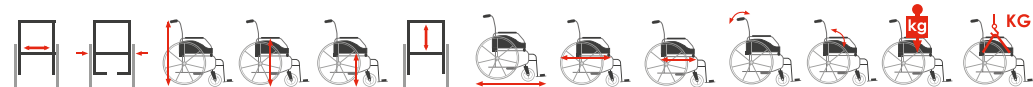

MEASUREMENTS

in cm/kg- tolerance +/-1

CARIBE ADVANCE 40	40-50	58/66	110-129	66-78	47-51	55-70	104-114	90	40-45	89°-114°	0°-30°	150	41
CARIBE ADVANCE 43	40-50	58/66	110-129	66-78	47-51	55-70	104-114	90	40-45	89°-114°	0°-30°	150	41
CARIBE ADVANCE 46	40-50	61/66	110-129	66-78	47-51	55-70	104-114	90	40-45	89°-114°	0°-30°	150	41
CARIBE ADVANCE 50	40-50	65/67	110-129	66-78	47-51	55-70	104-114	90	40-45	89°-114°	0°-30°	150	41